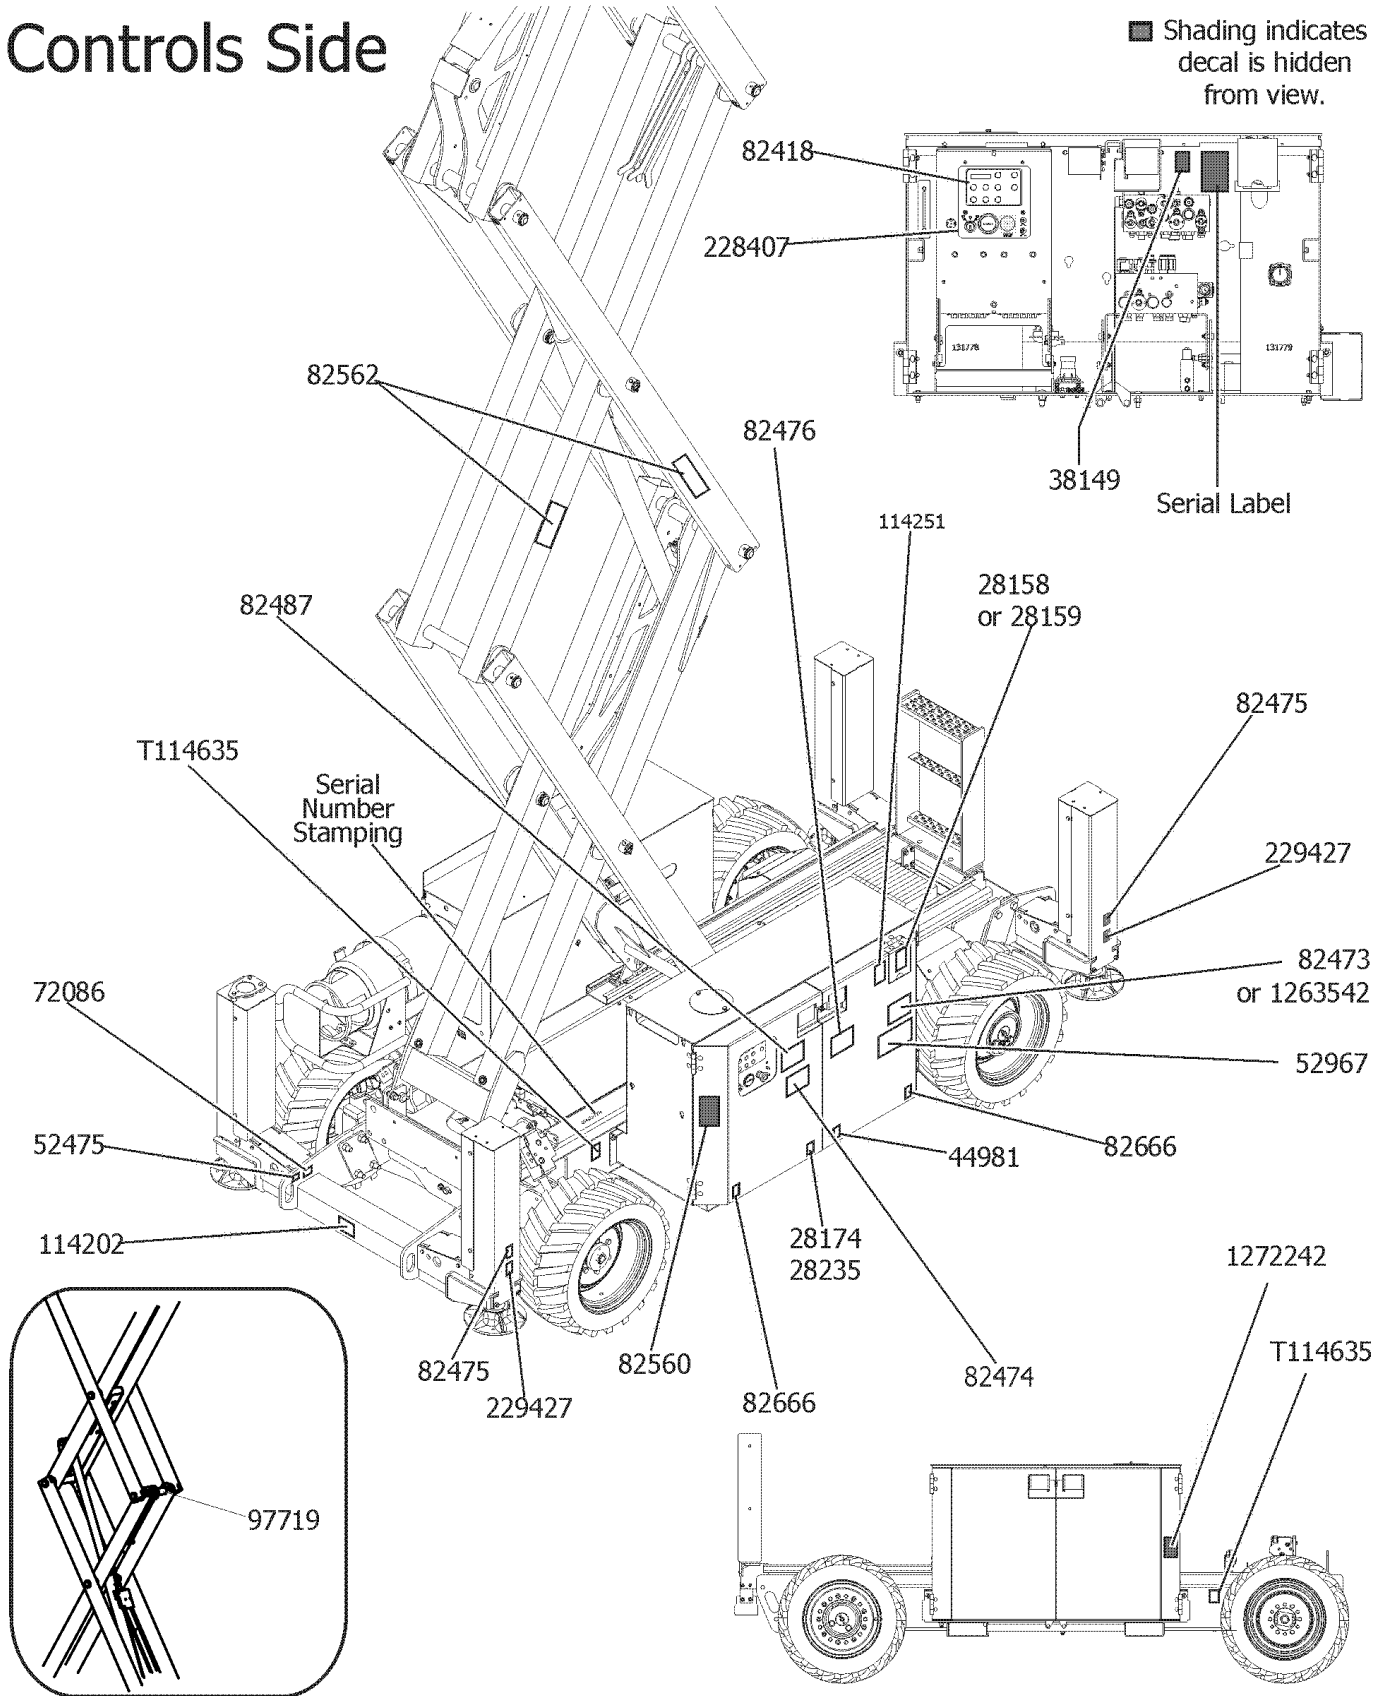

# Controls Side

■ Shading indicates decal is hidden from view.

GS-2669 RT (from serial number GS6911-101 to GS6916-7896, from GS6916F-7897 to GS6916F-10499)

# Platform, CE models

☐ Shading indicates decal is hidden from view.

GS-2669 RT (from serial number GS6911-101 to GS6916-7896, from GS6916F-7897 to GS6916F-10499)

Decals with Symbols, GS-2669, Engine Side

☐ Shading indicates decal is hidden from view.

**Engine Side**

GS-2669 RT (from serial number GS6911-101 to GS6916-7896, from GS6916F-7897 to GS6916F-10499)

# Platform, ANSI models

☐ Shading indicates decal is hidden from view.

GS-2669 RT (from serial number GS6911-101 to GS6916-7896, from GS6916F-7897 to GS6916F-10499)