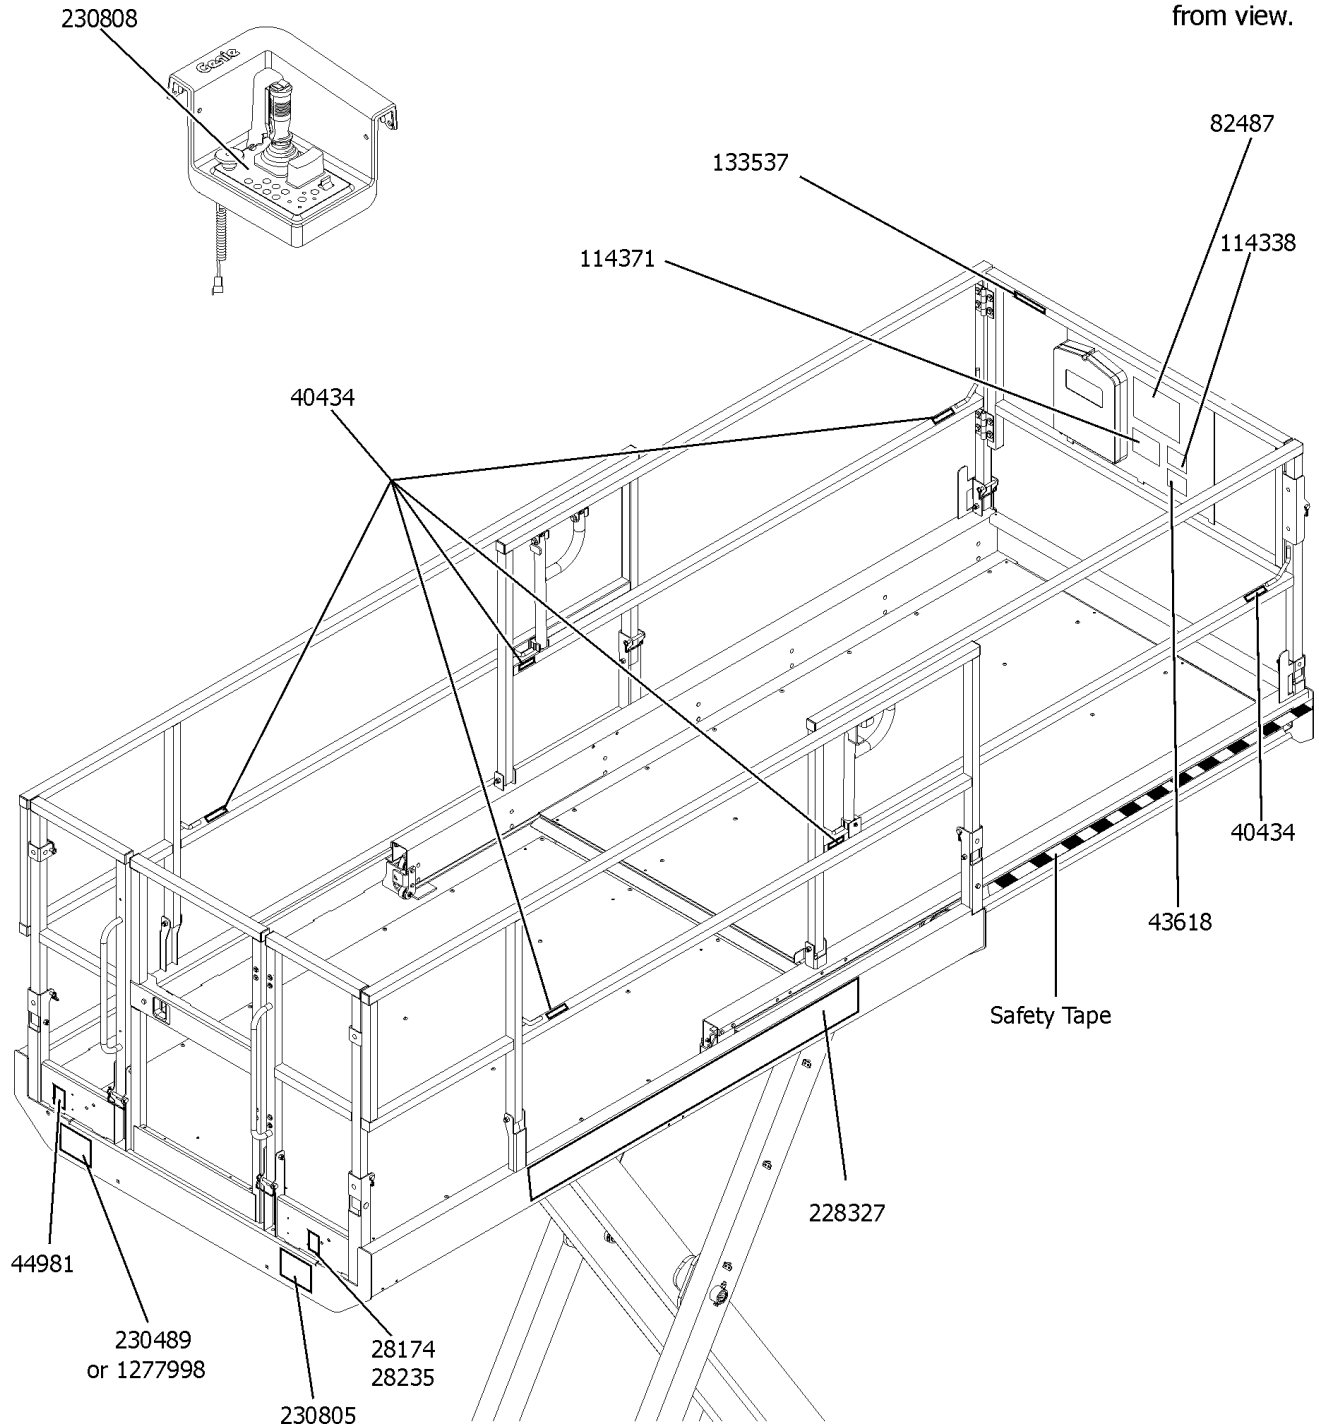

# Controls Side

■ Shading indicates decal is hidden from view.

GS-2669 RT (from serial number GS6911-101 to GS6916-7896, from GS6916F-7897 to GS6916F-10499)

# Platform, CE models

☐ Shading indicates decal is hidden from view.

GS-2669 RT (from serial number GS6911-101 to GS6916-7896, from GS6916F-7897 to GS6916F-10499)

Decals with Symbols, GS-2669, Engine Side

☐ Shading indicates decal is hidden from view.

**Engine Side**

GS-2669 RT (from serial number GS6911-101 to GS6916-7896, from GS6916F-7897 to GS6916F-10499)

# Platform, ANSI models

☐ Shading indicates decal is hidden from view.

GS-2669 RT (from serial number GS6911-101 to GS6916-7896, from GS6916F-7897 to GS6916F-10499)