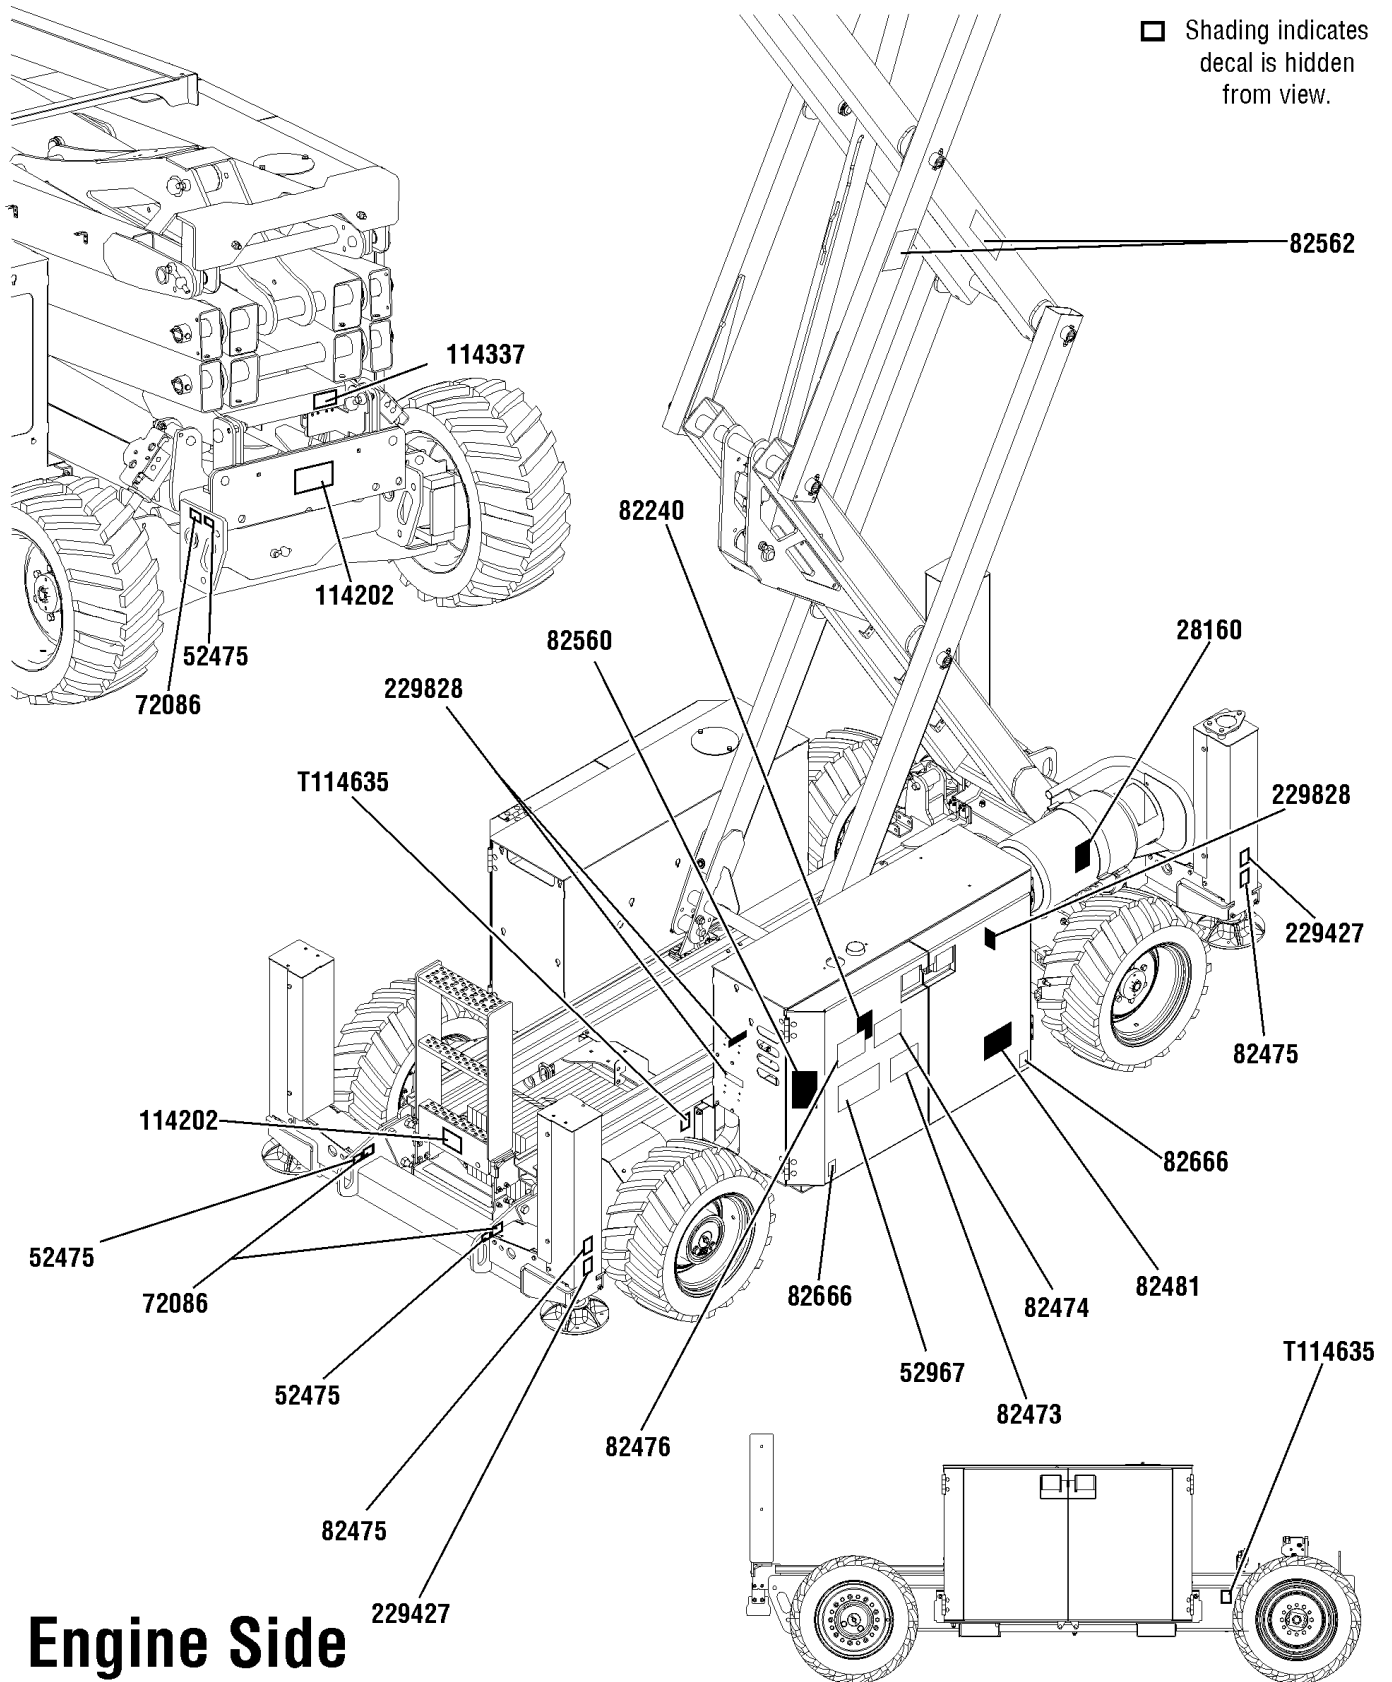

# Controls Side

■ Shading indicates decal is hidden from view.

GS-2669 RT (from serial number GS6911-101 to GS6916-7896, from GS6916F-7897 to GS6916F-10499)

# Platform, CE models

☐ Shading indicates decal is hidden from view.

GS-2669 RT (from serial number GS6911-101 to GS6916-7896, from GS6916F-7897 to GS6916F-10499)

Decals with Symbols, GS-2669, Engine Side

☐ Shading indicates decal is hidden from view.

**Engine Side**

GS-2669 RT (from serial number GS6911-101 to GS6916-7896, from GS6916F-7897 to GS6916F-10499)

# Platform, ANSI models

☐ Shading indicates decal is hidden from view.

GS-2669 RT (from serial number GS6911-101 to GS6916-7896, from GS6916F-7897 to GS6916F-10499)