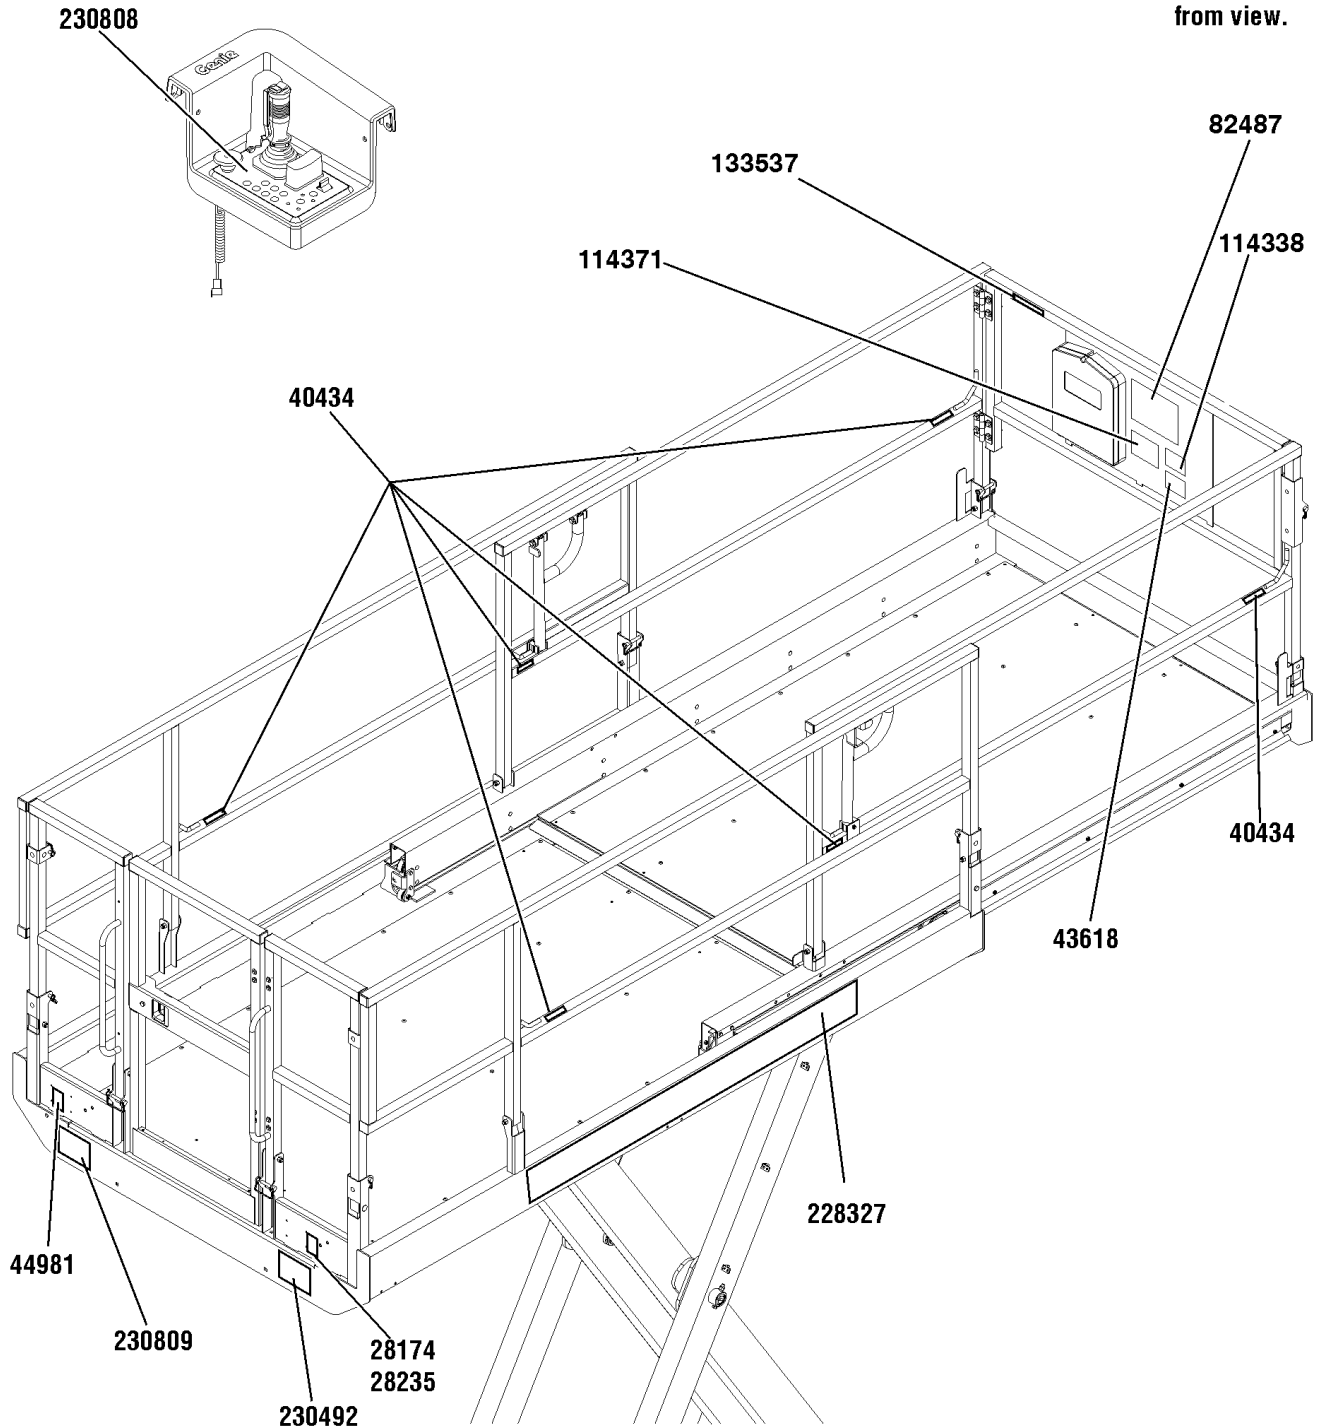

# Controls Side

■ Shading indicates decal is hidden from view.

GS-2669 RT (from serial number GS6911-101 to GS6916-7896, from GS6916F-7897 to GS6916F-10499)

# Platform, CE models

☐ Shading indicates decal is hidden from view.

GS-2669 RT (from serial number GS6911-101 to GS6916-7896, from GS6916F-7897 to GS6916F-10499)

Decals with Symbols, GS-2669, Engine Side

☐ Shading indicates decal is hidden from view.

**Engine Side**

GS-2669 RT (from serial number GS6911-101 to GS6916-7896, from GS6916F-7897 to GS6916F-10499)

# Platform, ANSI models

☐ Shading indicates decal is hidden from view.

GS-2669 RT (from serial number GS6911-101 to GS6916-7896, from GS6916F-7897 to GS6916F-10499)